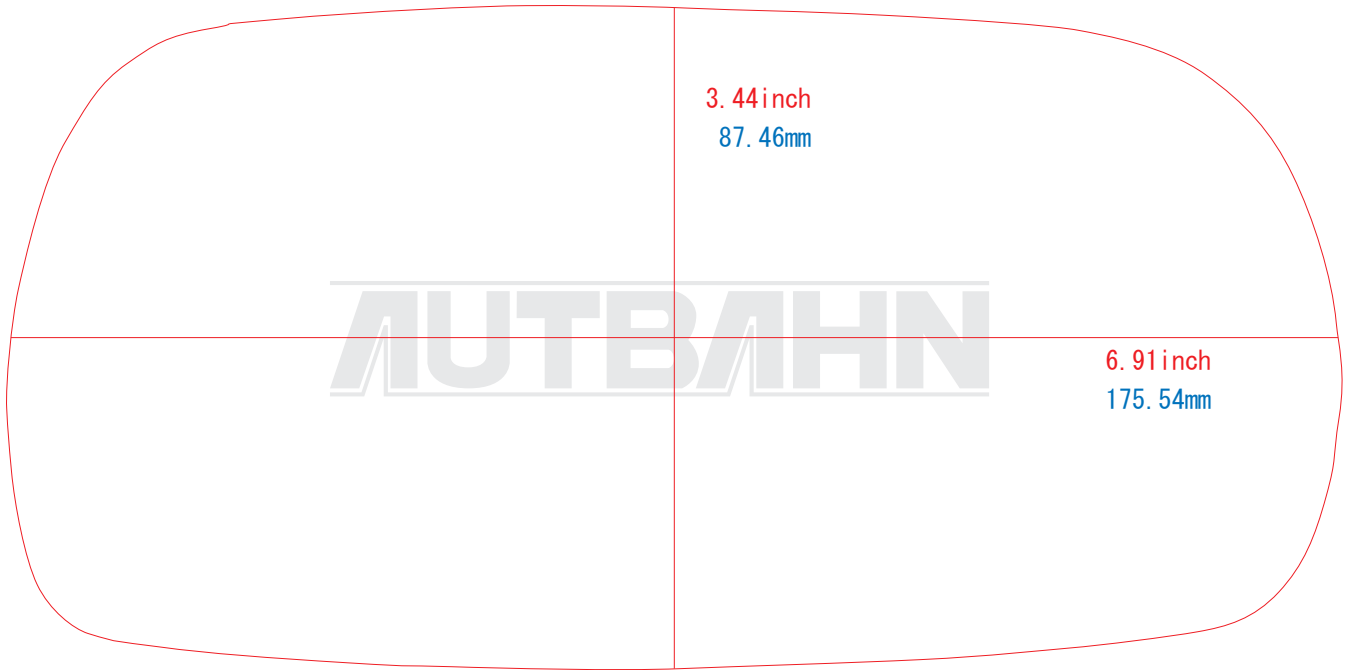

# NISSAN/N08 CIMA

複製・無断転写・転用を固くお断り致します。  
The copy, the transcript, and the diversion are prohibited.

NISSAN/N08

GRORIA/CEDRIC

複製・無断転写・転用を固くお断り致します。  
The copy, the transcript, and the diversion are prohibited.

0inch

1.25inch

2.5inch

[Inch scale]

Please confirm it as a guide.

5inch