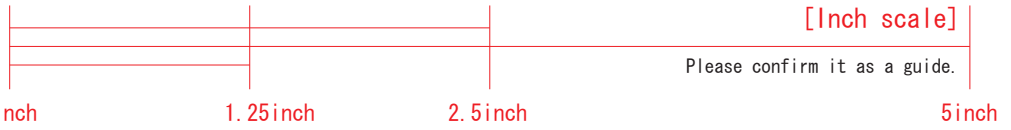

# NISSAN/N08 CIMA

複製・無断転写・転用を固くお断り致します。  
The copy, the transcript, and the diversion are prohibited.

NISSAN/N08

GRORIA/CEDRIC

複製・無断転写・転用を固くお断り致します。  
The copy, the transcript, and the diversion are prohibited.

0inch

1.25inch

2.5inch

[Inch scale]

Please confirm it as a guide.

5inch