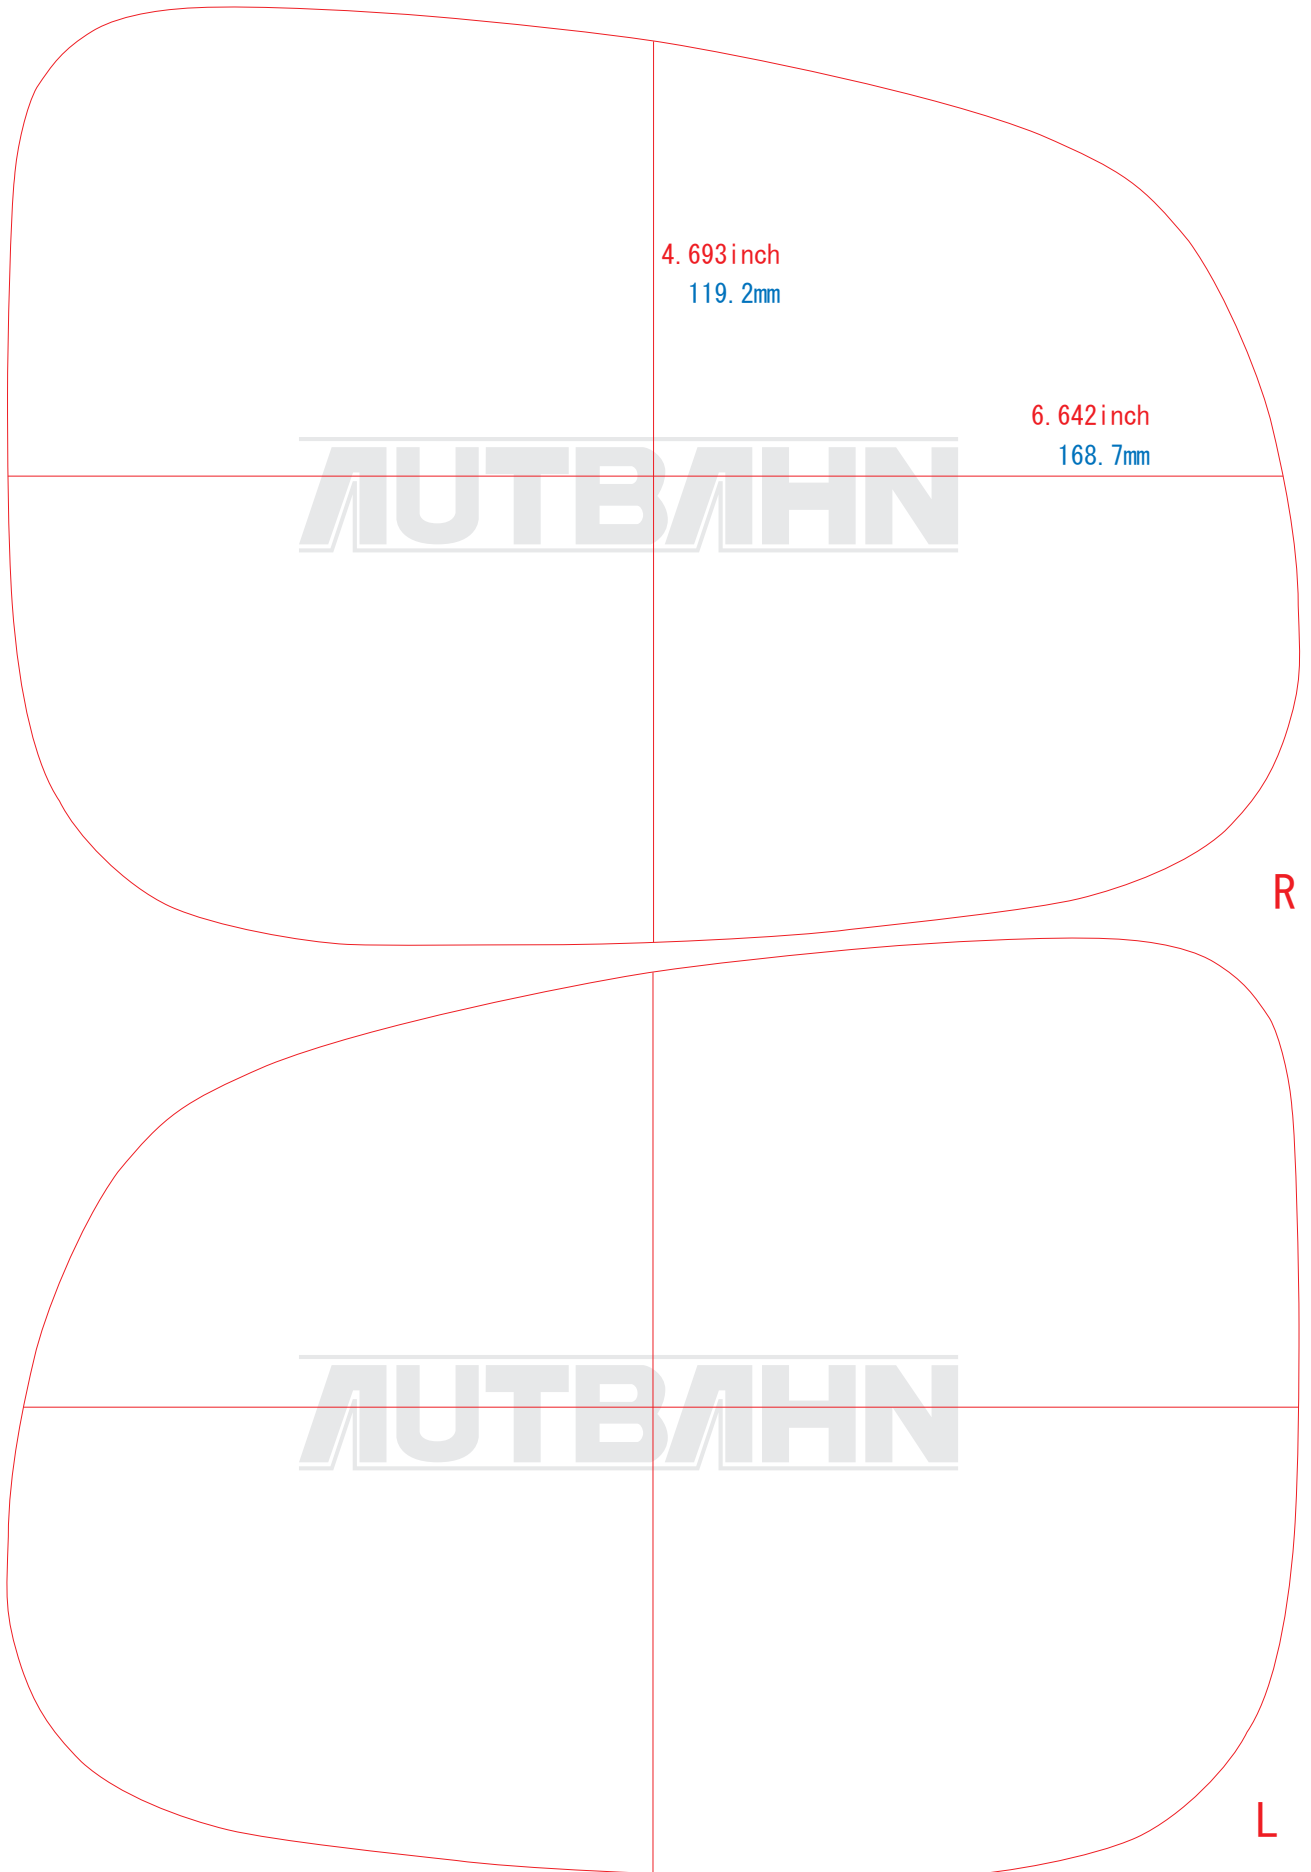

VOLVO/SG28

Please confirm it as a guide.

複製・無断転写・転用を固くお断り致します。
The copy, the transcript, and the diversion are prohibited.

0inch

1.25inch

2.5inch

5inch

<http://www.autbahn.com>

Please confirm it as a guide.

0mm

25mm

50mm

100mm