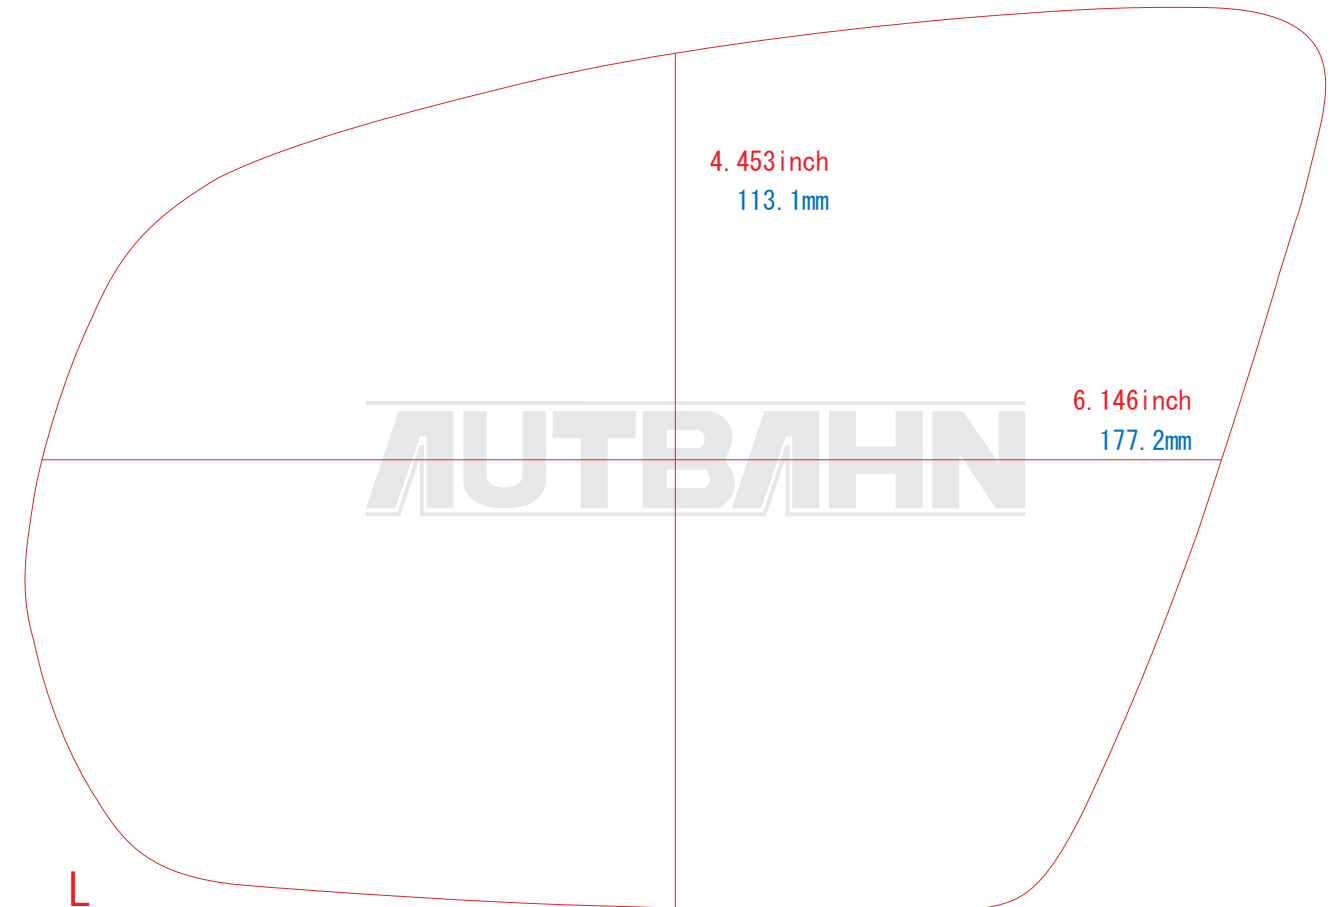

# BENZ/M44L

Please confirm it as a guide.

複製・無断転写・転用を固くお断り致します。  
The copy, the transcript, and the diversion are prohibited.

0inch

1.25inch

2.5inch

5inch

Please confirm it as a guide.

0mm

25mm

50mm

100mm