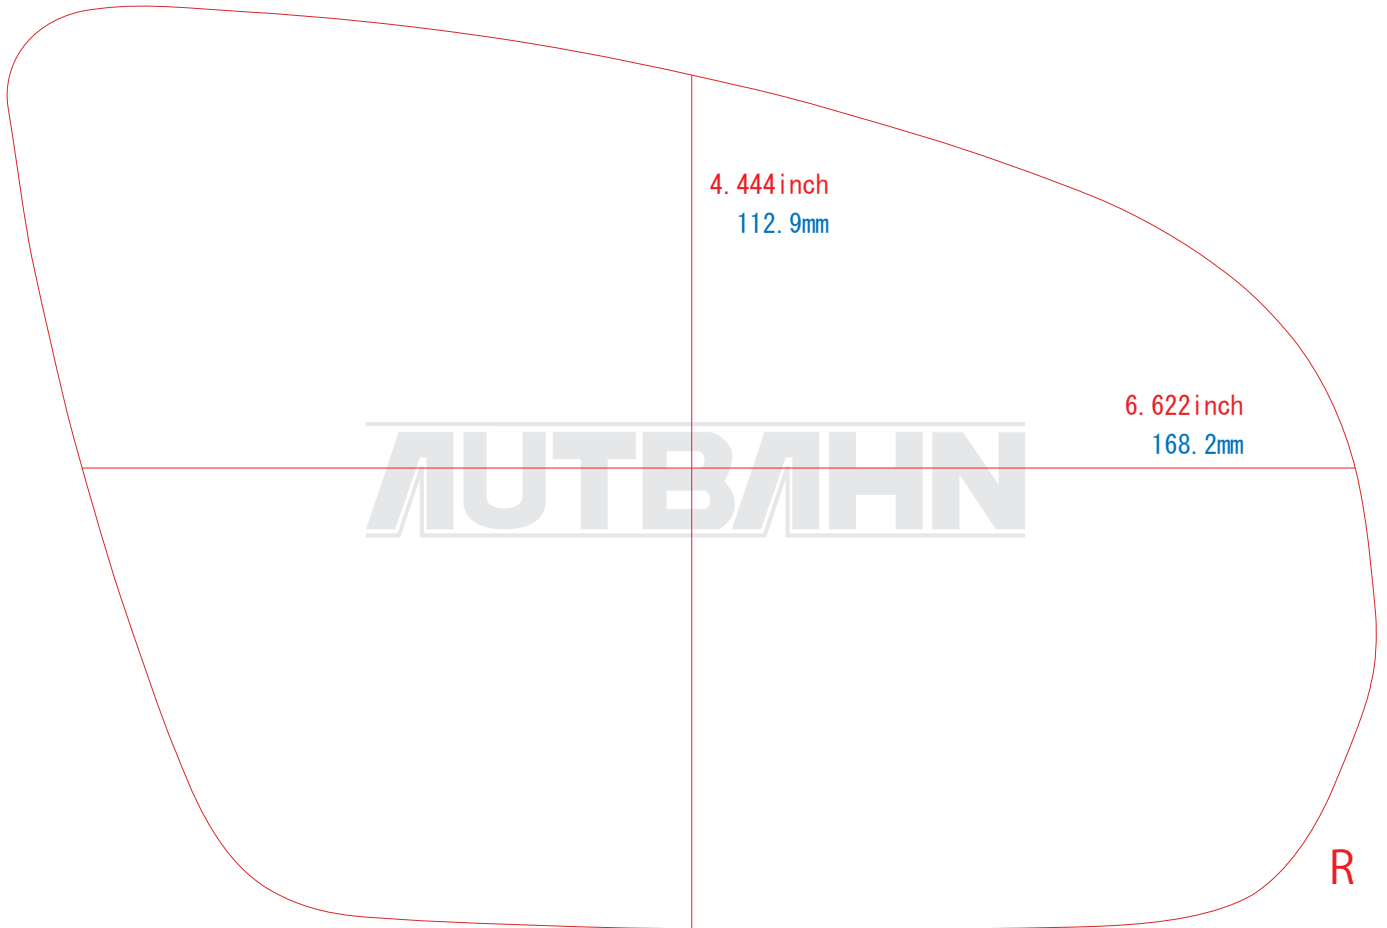

# BENZ/M44L

Please confirm it as a guide.

複製・無断転写・転用を固くお断り致します。  
The copy, the transcript, and the diversion are prohibited.

0inch

1.25inch

2.5inch

5inch

Please confirm it as a guide.

0mm

25mm

50mm

100mm