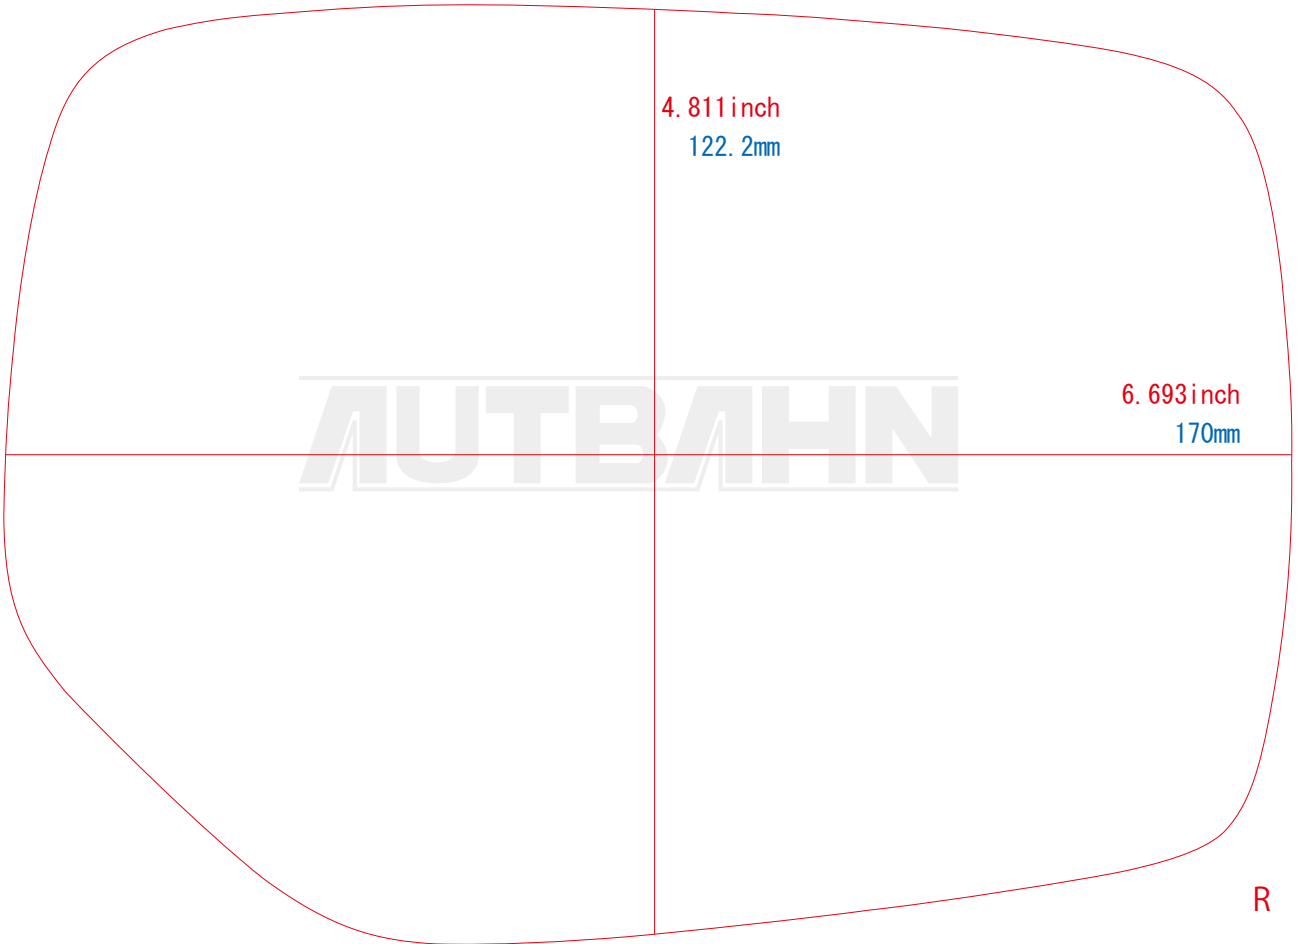

SUBARU/S09

複製・無断転写・転用を固くお断り致します。

The copy, the transcript, and the diversion are prohibited.

Please confirm it as a guide.

0inch

1.25inch

2.5inch

5inch

Please confirm it as a guide.

0mm

25mm

50mm

100mm