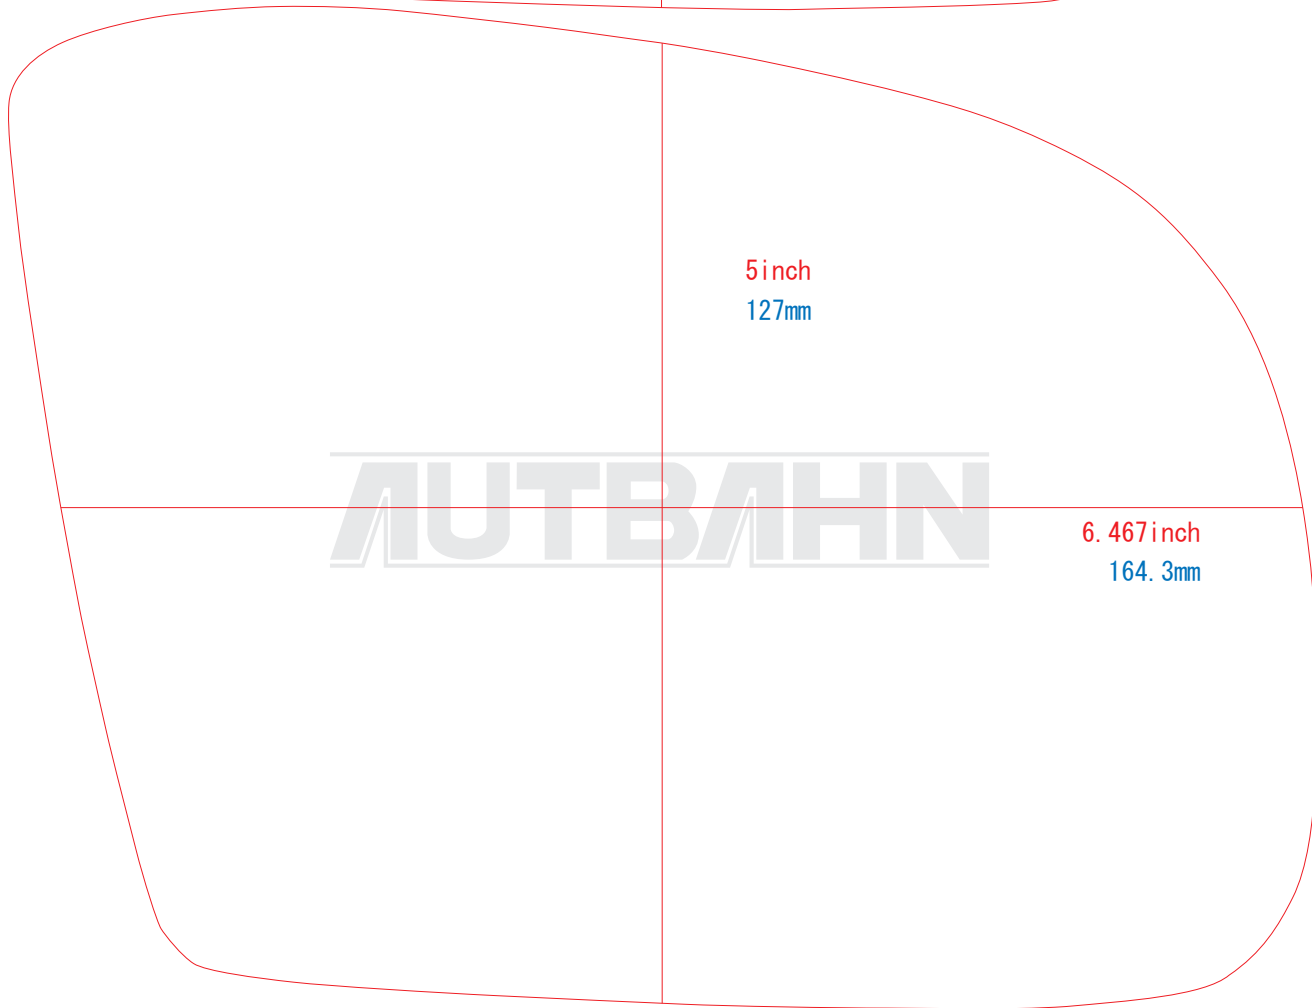

# BENZ/M28L

Please confirm it as a guide.

複製・無断転写・転用を固くお断り致します。  
The copy, the transcript, and the diversion are prohibited.

0inch

1.25inch

2.5inch

5inch

www.alpha-progress.com  
www.alphaprogess-shop.com

Please confirm it as a guide.

0mm

25mm

50mm

100mm