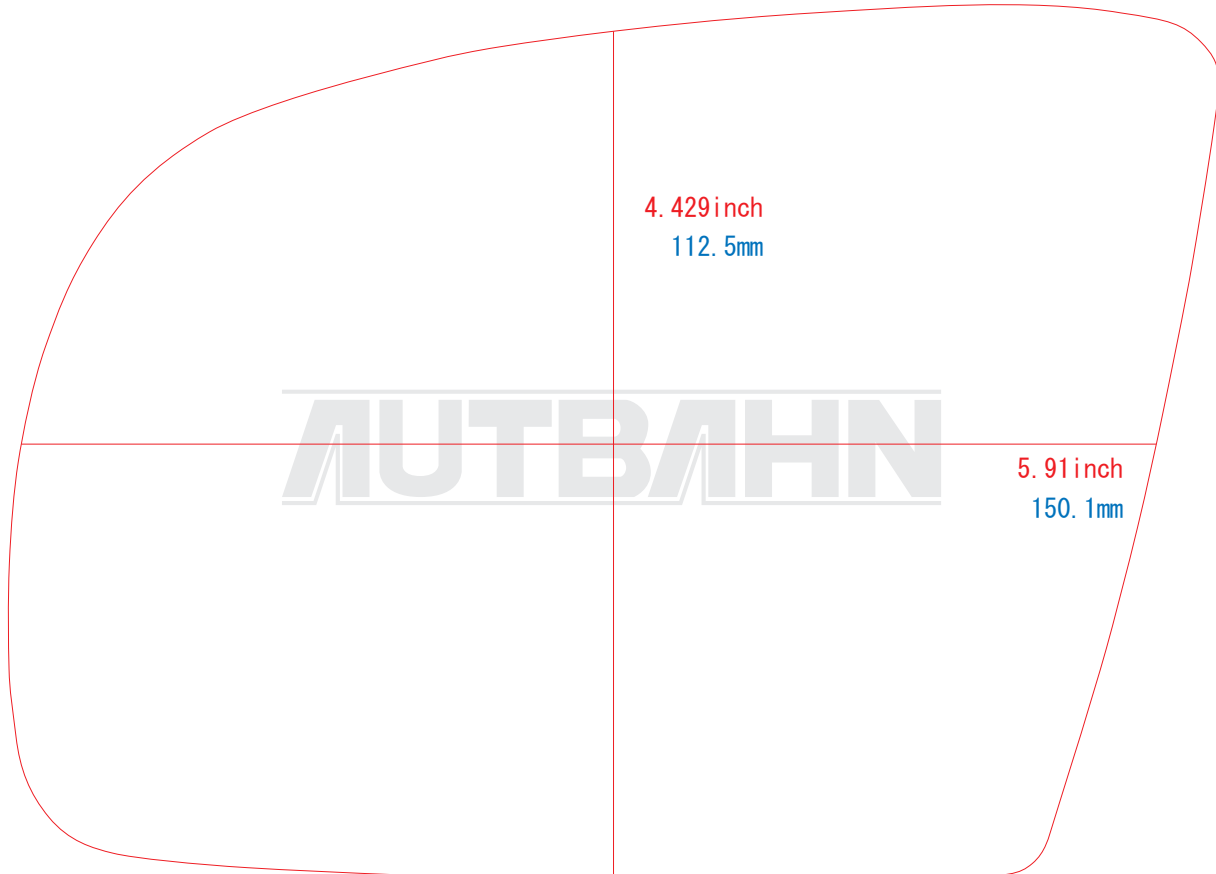

# BENZ/M28L

Please confirm it as a guide.

複製・無断転写・転用を固くお断り致します。  
The copy, the transcript, and the diversion are prohibited.

0inch

1.25inch

2.5inch

5inch

www.alpha-progress.com  
www.alphaprogess-shop.com

Please confirm it as a guide.

0mm

25mm

50mm

100mm