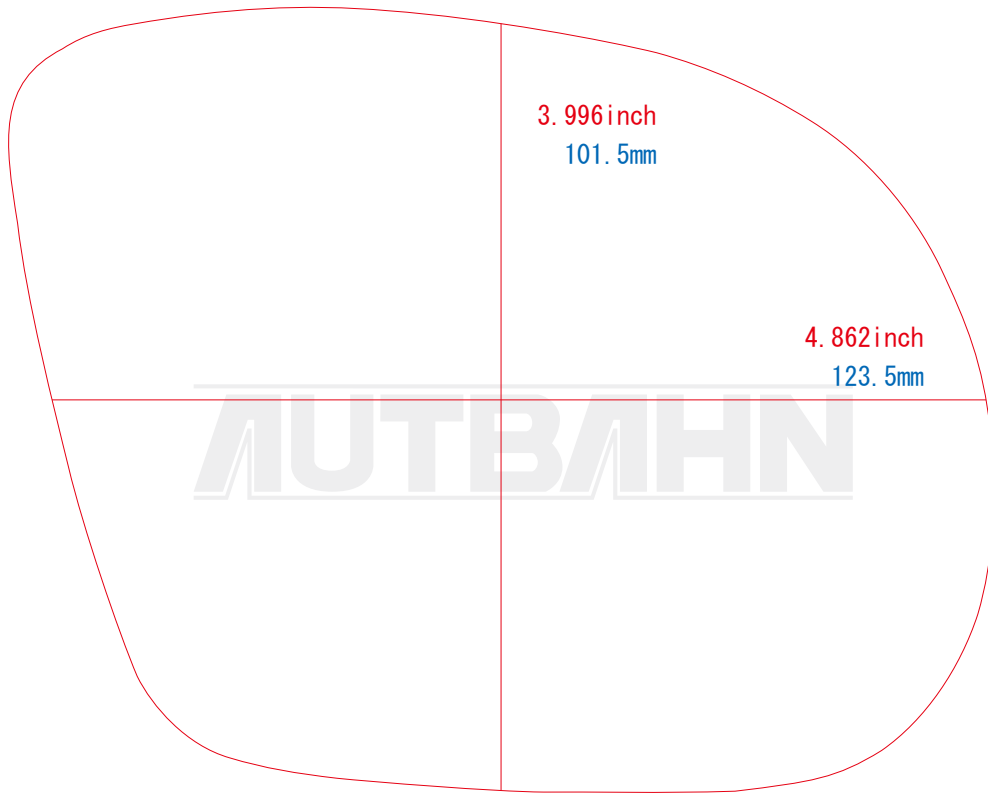

# AERO MIRROR/SE10

複製・無断転写・転用を固くお断り致します。  
The copy, the transcript, and the diversion are prohibited.

0inch

1.25inch

2.5inch

[Inch scale]

Please confirm it as a guide.

5inch

R

L

0mm

25mm

50mm

[mm scale]

Please confirm it as a guide.

100mm