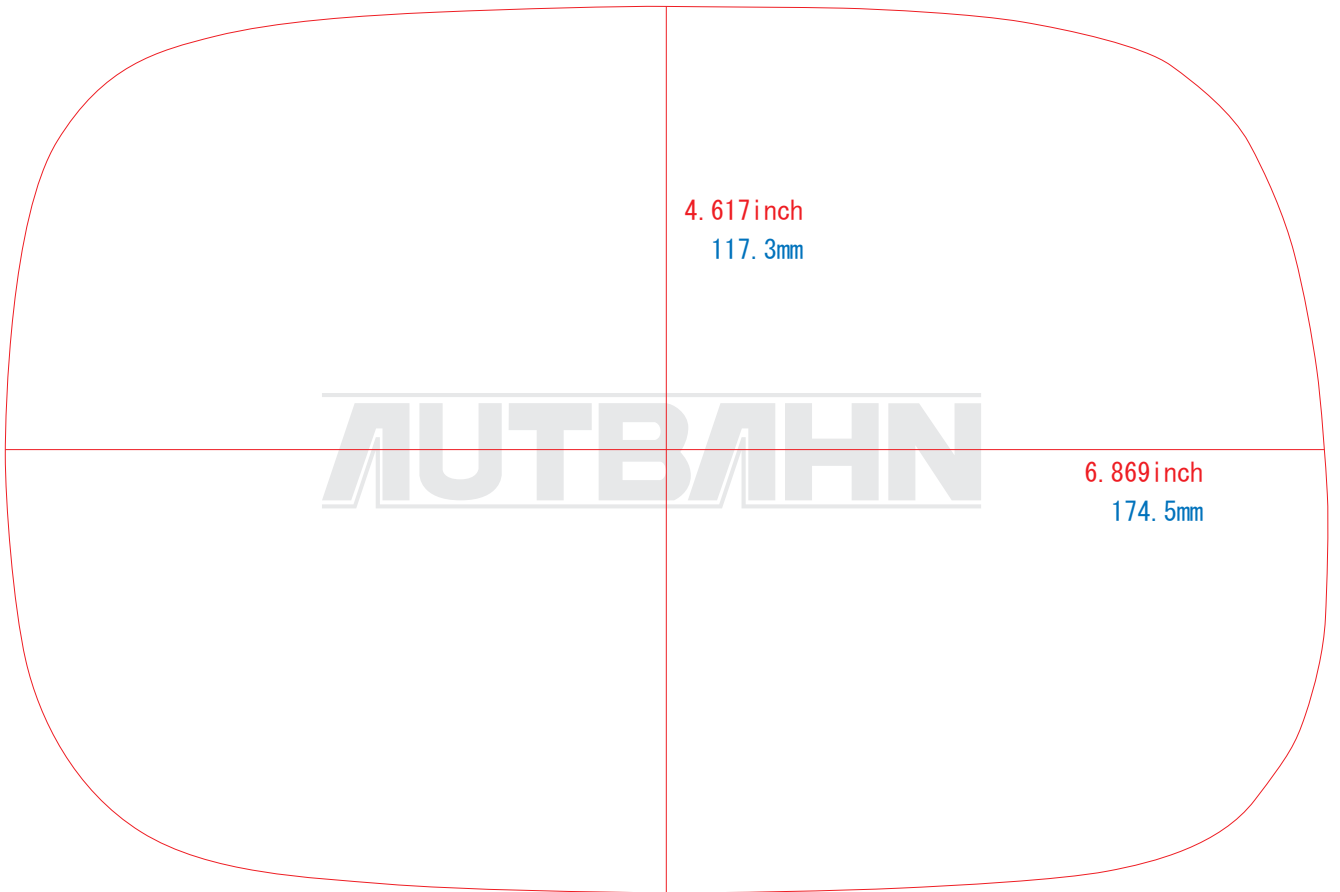

LEXUS/T44

[Inch scale]

Please confirm it as a guide.

0inch

1.25inch

2.5inch

5inch

複製・無断転写・転用を固くお断り致します。
The copy, the transcript, and the diversion are prohibited.

www.autbahn.com
www.alpha-progress.com

[mm scale]

Please confirm it as a guide.

0mm

25mm

50mm

100mm