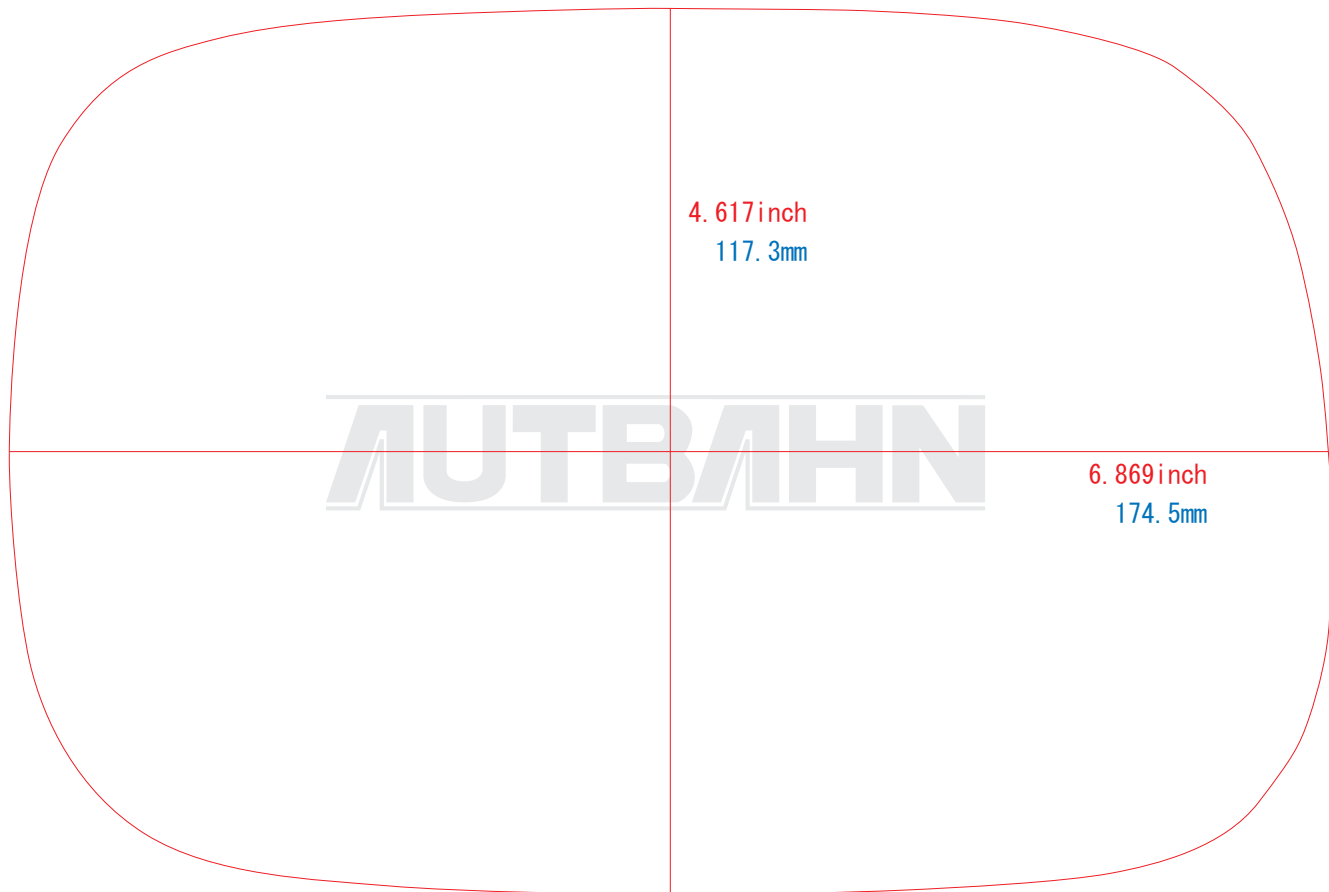

# TOYOTA/T44

[Inch scale]

Please confirm it as a guide.

複製・無断転写・転用を固くお断り致します。

The copy, the transcript, and the diversion are prohibited.

0inch

1.25inch

2.5inch

5inch

[www.autbahn.com](http://www.autbahn.com)  
[www.alpha-progress.com](http://www.alpha-progress.com)

[mm scale]

Please confirm it as a guide.

0mm

25mm

50mm

100mm