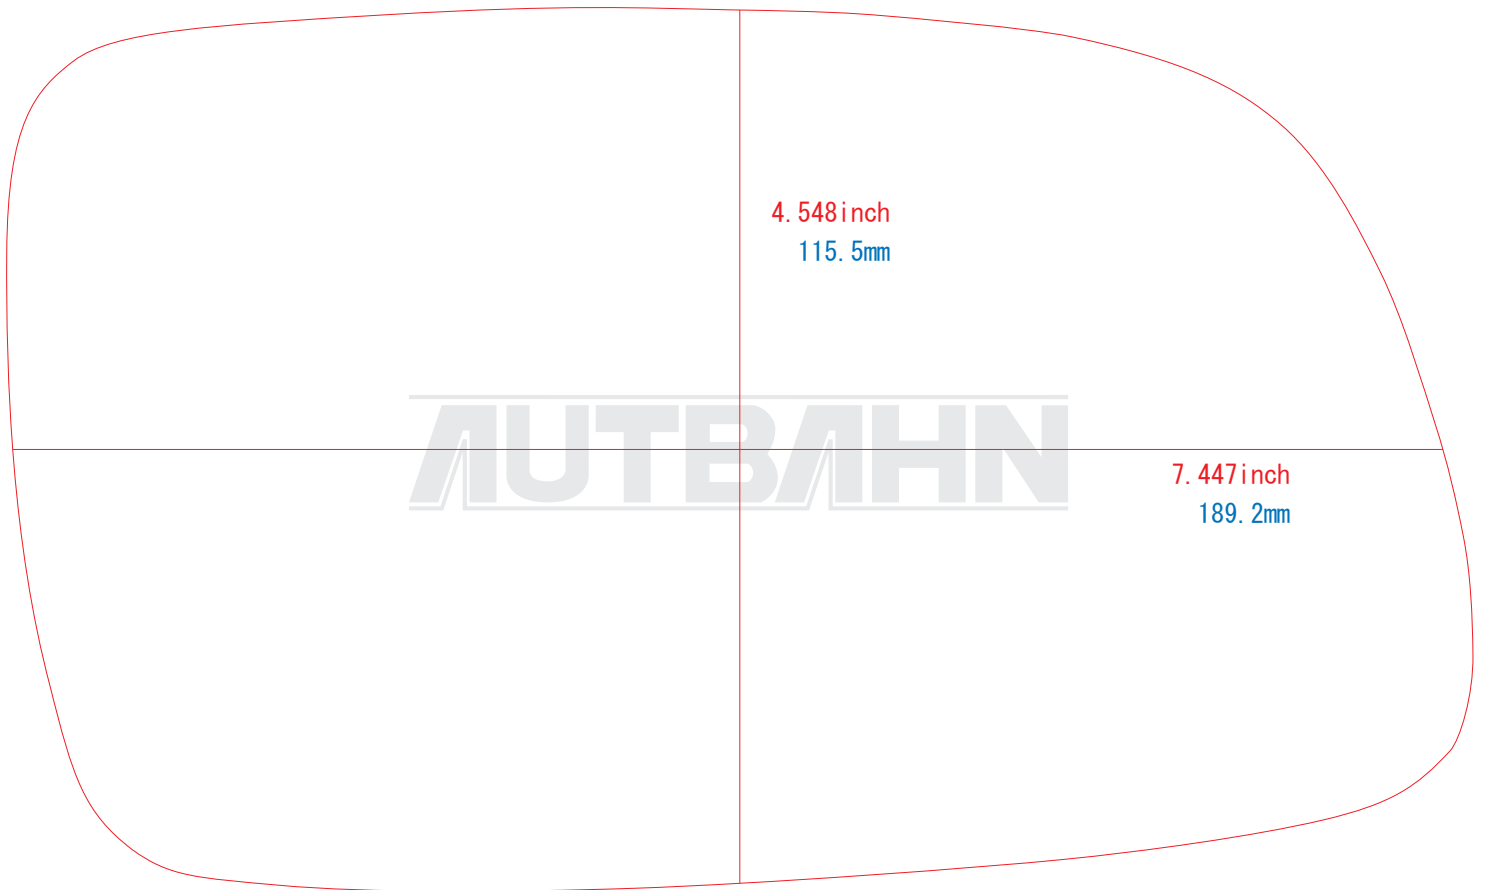

Please confirm it as a guide.

複製・無断転写・転用を固くお断り致します。
The copy, the transcript, and the diversion are prohibited.

0inch

1.25inch

2.5inch

5inch

4.548inch
115.5mm

7.447inch
189.2mm

AUTBAHN

4.885inch
124.1mm

7.753inch
197mm

AUTBAHN

Please confirm it as a guide.

0mm

25mm

50mm

100mm