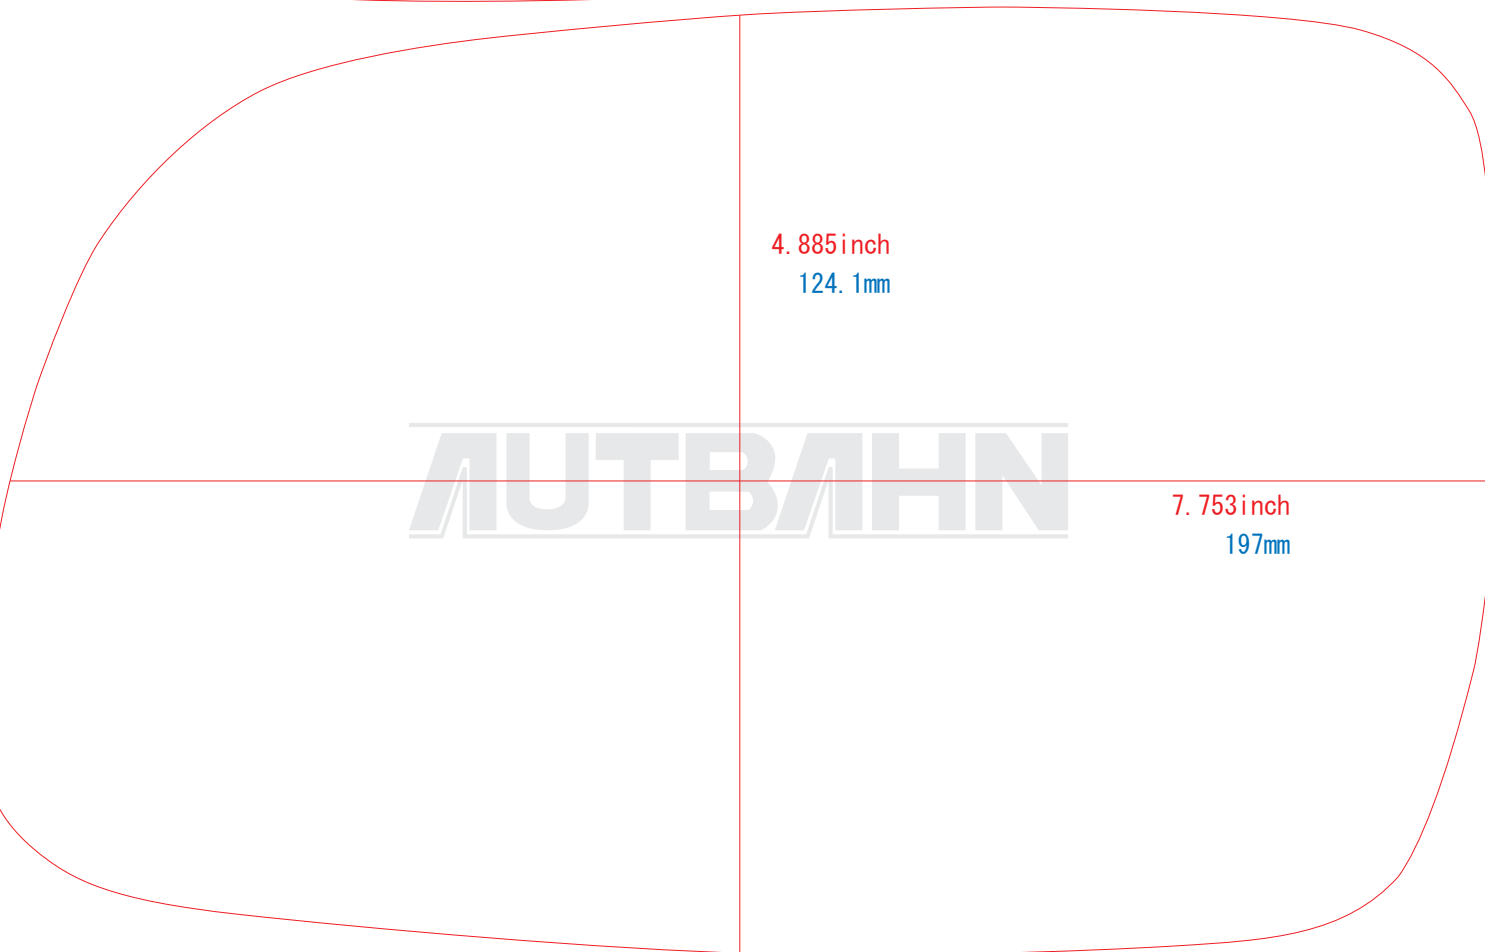

Please confirm it as a guide.

複製・無断転写・転用を固くお断り致します。
The copy, the transcript, and the diversion are prohibited.

0inch

1.25inch

2.5inch

5inch

4.548inch
115.5mm

7.447inch
189.2mm

AUTBAHN

4.885inch
124.1mm

7.753inch
197mm

AUTBAHN

Please confirm it as a guide.

0mm

25mm

50mm

100mm