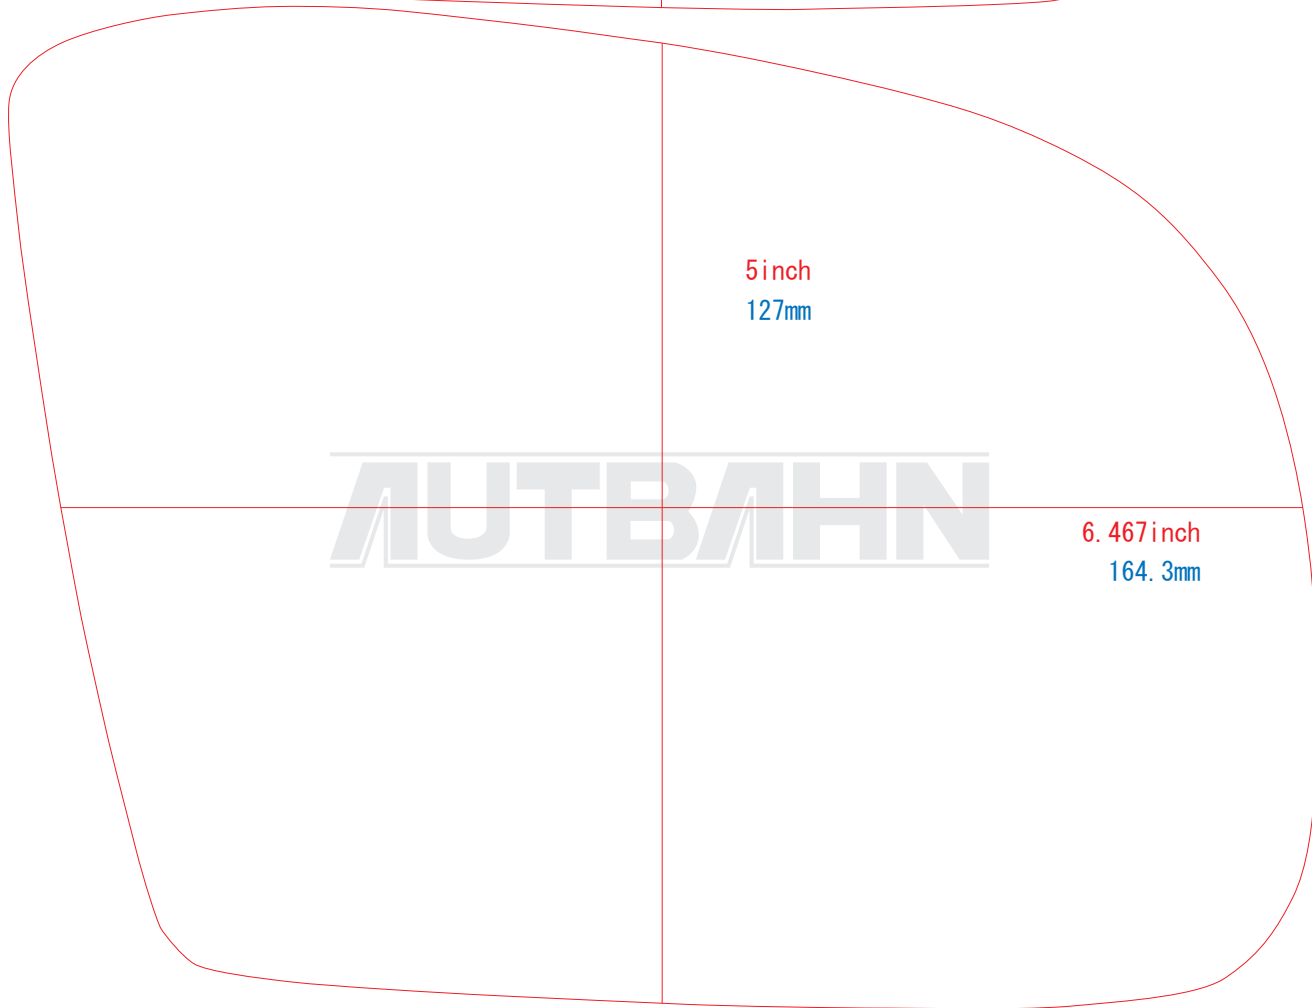

BENZ/M28L

Please confirm it as a guide.

複製・無断転写・転用を固くお断り致します。
The copy, the transcript, and the diversion are prohibited.

0inch

1.25inch

2.5inch

5inch

<http://www.autbahn.com>

Please confirm it as a guide.

0mm

25mm

50mm

100mm