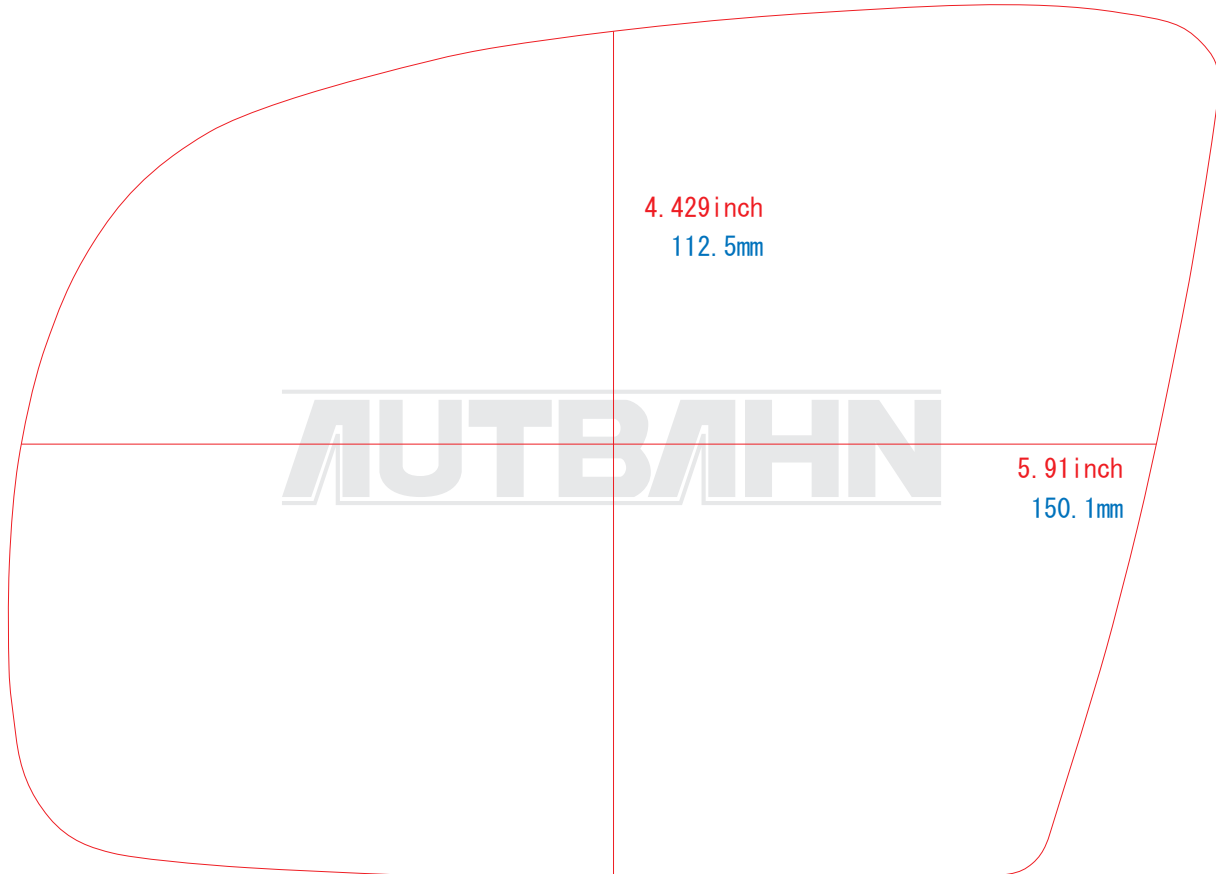

BENZ/M28L

Please confirm it as a guide.

複製・無断転写・転用を固くお断り致します。
The copy, the transcript, and the diversion are prohibited.

0inch

1.25inch

2.5inch

5inch

<http://www.autbahn.com>

Please confirm it as a guide.

0mm

25mm

50mm

100mm