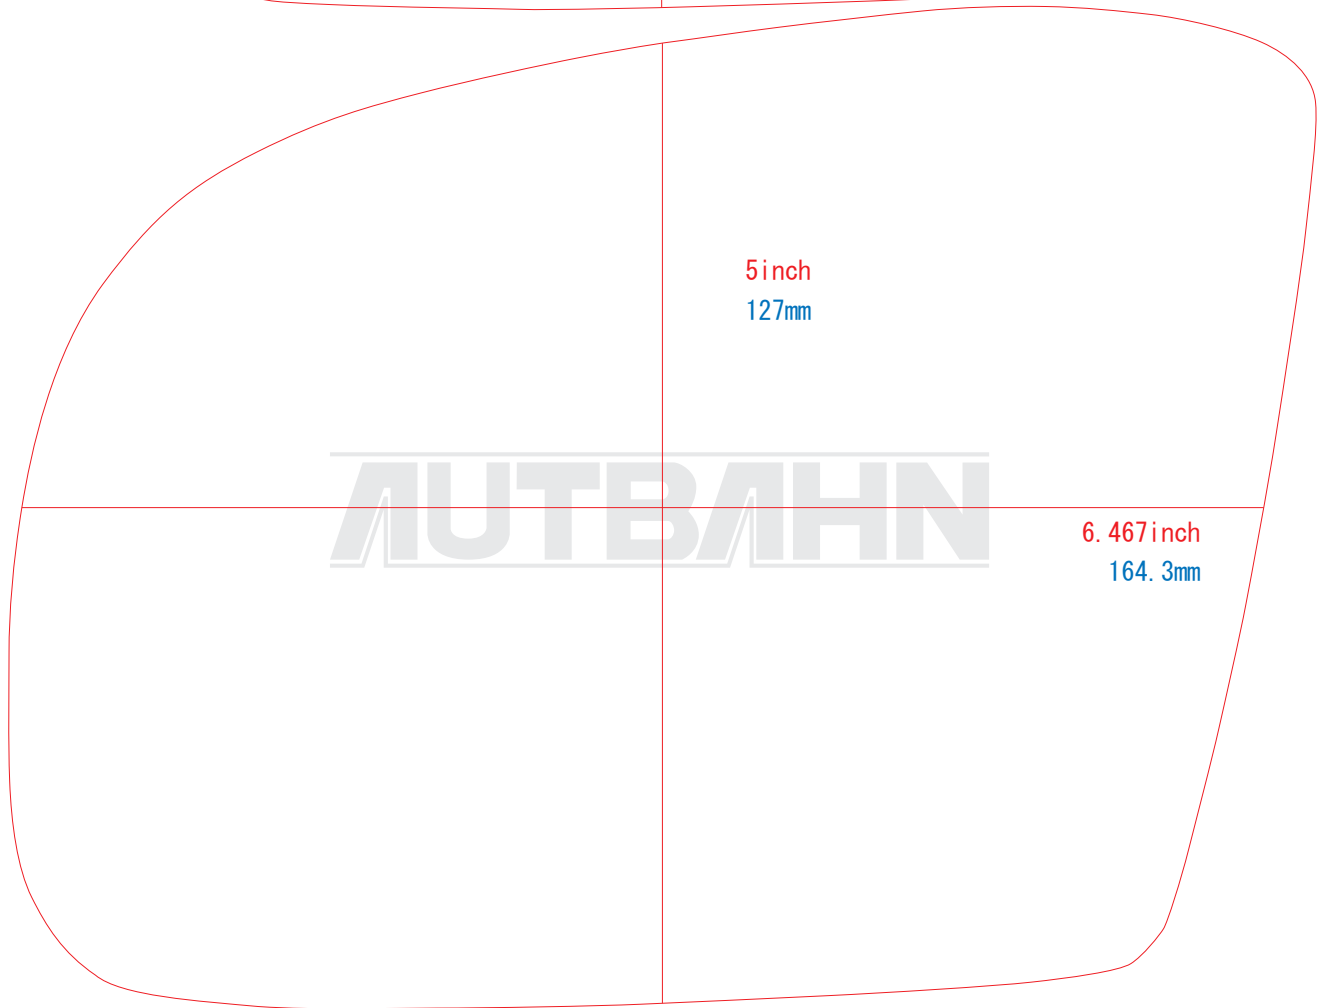

BENZ/M28R

[Inch scale]

Please confirm it as a guide.

複製・無断転写・転用を固くお断り致します。
The copy, the transcript, and the diversion are prohibited.

0inch

1.25inch

2.5inch

5inch

4.429 inch
112.5mm

5.91 inch
150.1mm

AUTBAHN

5 inch
127mm

6.467 inch
164.3mm

AUTBAHN

[mm scale]

Please confirm it as a guide.

0mm

25mm

50mm

100mm