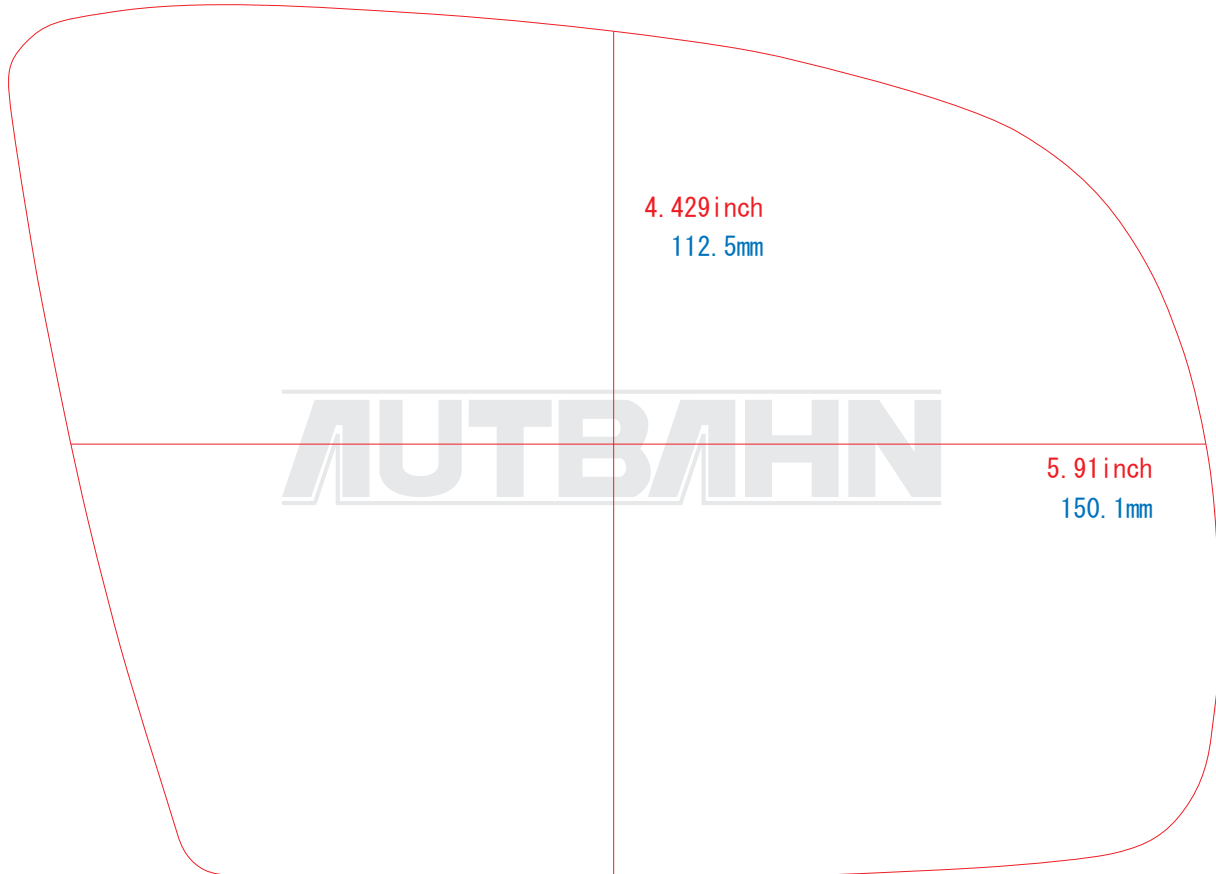

BENZ/M28R

[Inch scale]

Please confirm it as a guide.

複製・無断転写・転用を固くお断り致します。
The copy, the transcript, and the diversion are prohibited.

0inch

1.25inch

2.5inch

5inch

4.429 inch
112.5mm

5.91 inch
150.1mm

AUTBAHN

5 inch
127mm

6.467 inch
164.3mm

AUTBAHN

[mm scale]

Please confirm it as a guide.

0mm

25mm

50mm

100mm