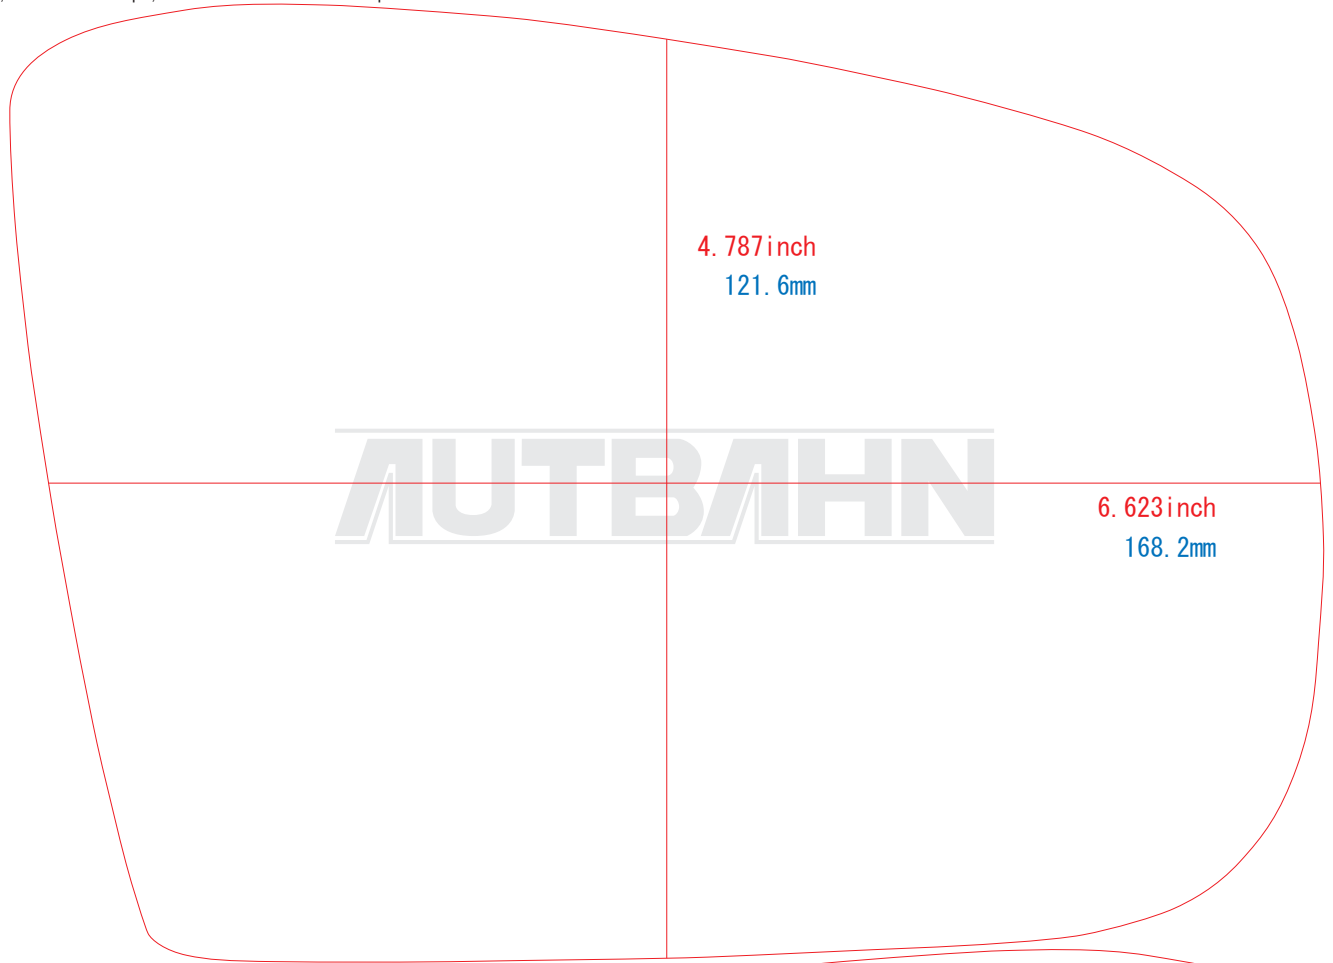

BENZ/M22

Please confirm it as a guide.

複製・無断転写・転用を固くお断り致します。
The copy, the transcript, and the diversion are prohibited.

0inch

1.25inch

2.5inch

5inch

Please confirm it as a guide.

0mm

25mm

50mm

100mm