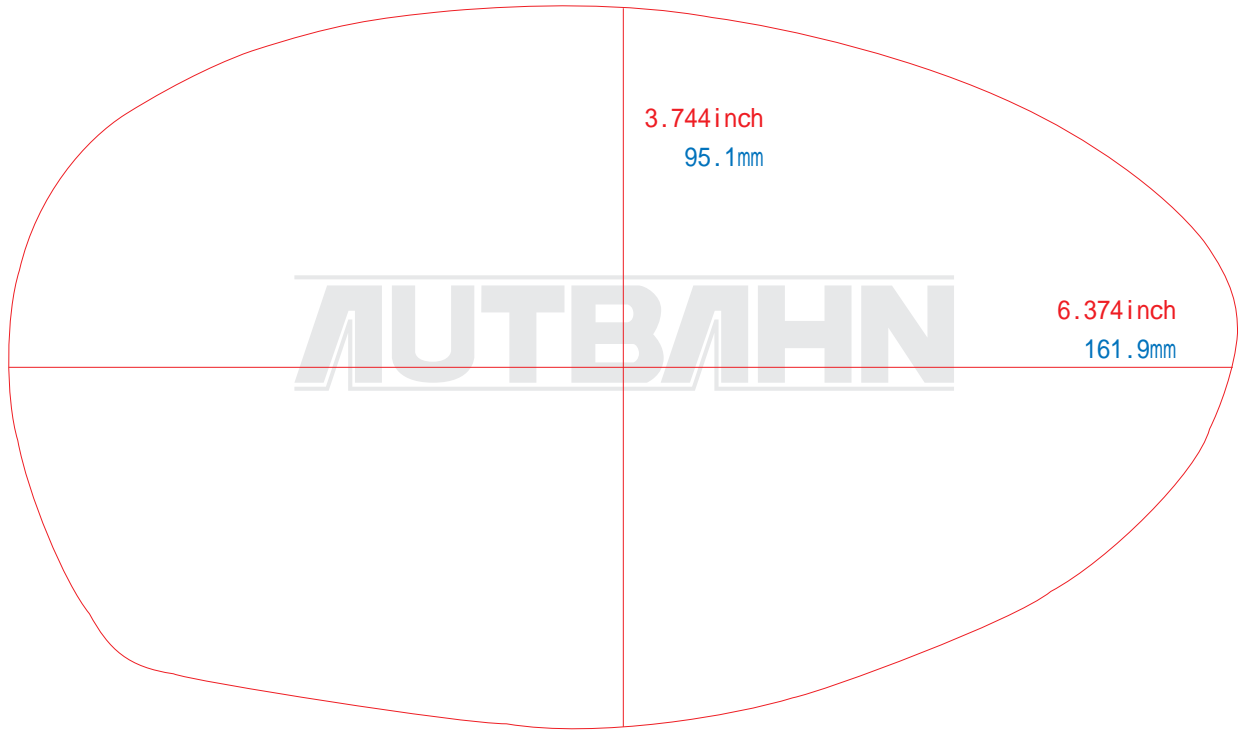

Please confirm it as a guide.

複製・無断転写・転用を固くお断り致します。
The copy, the transcript, and the diversion are prohibited.

0inch

1.25inch

2.5inch

5inch

Please confirm it as a guide.